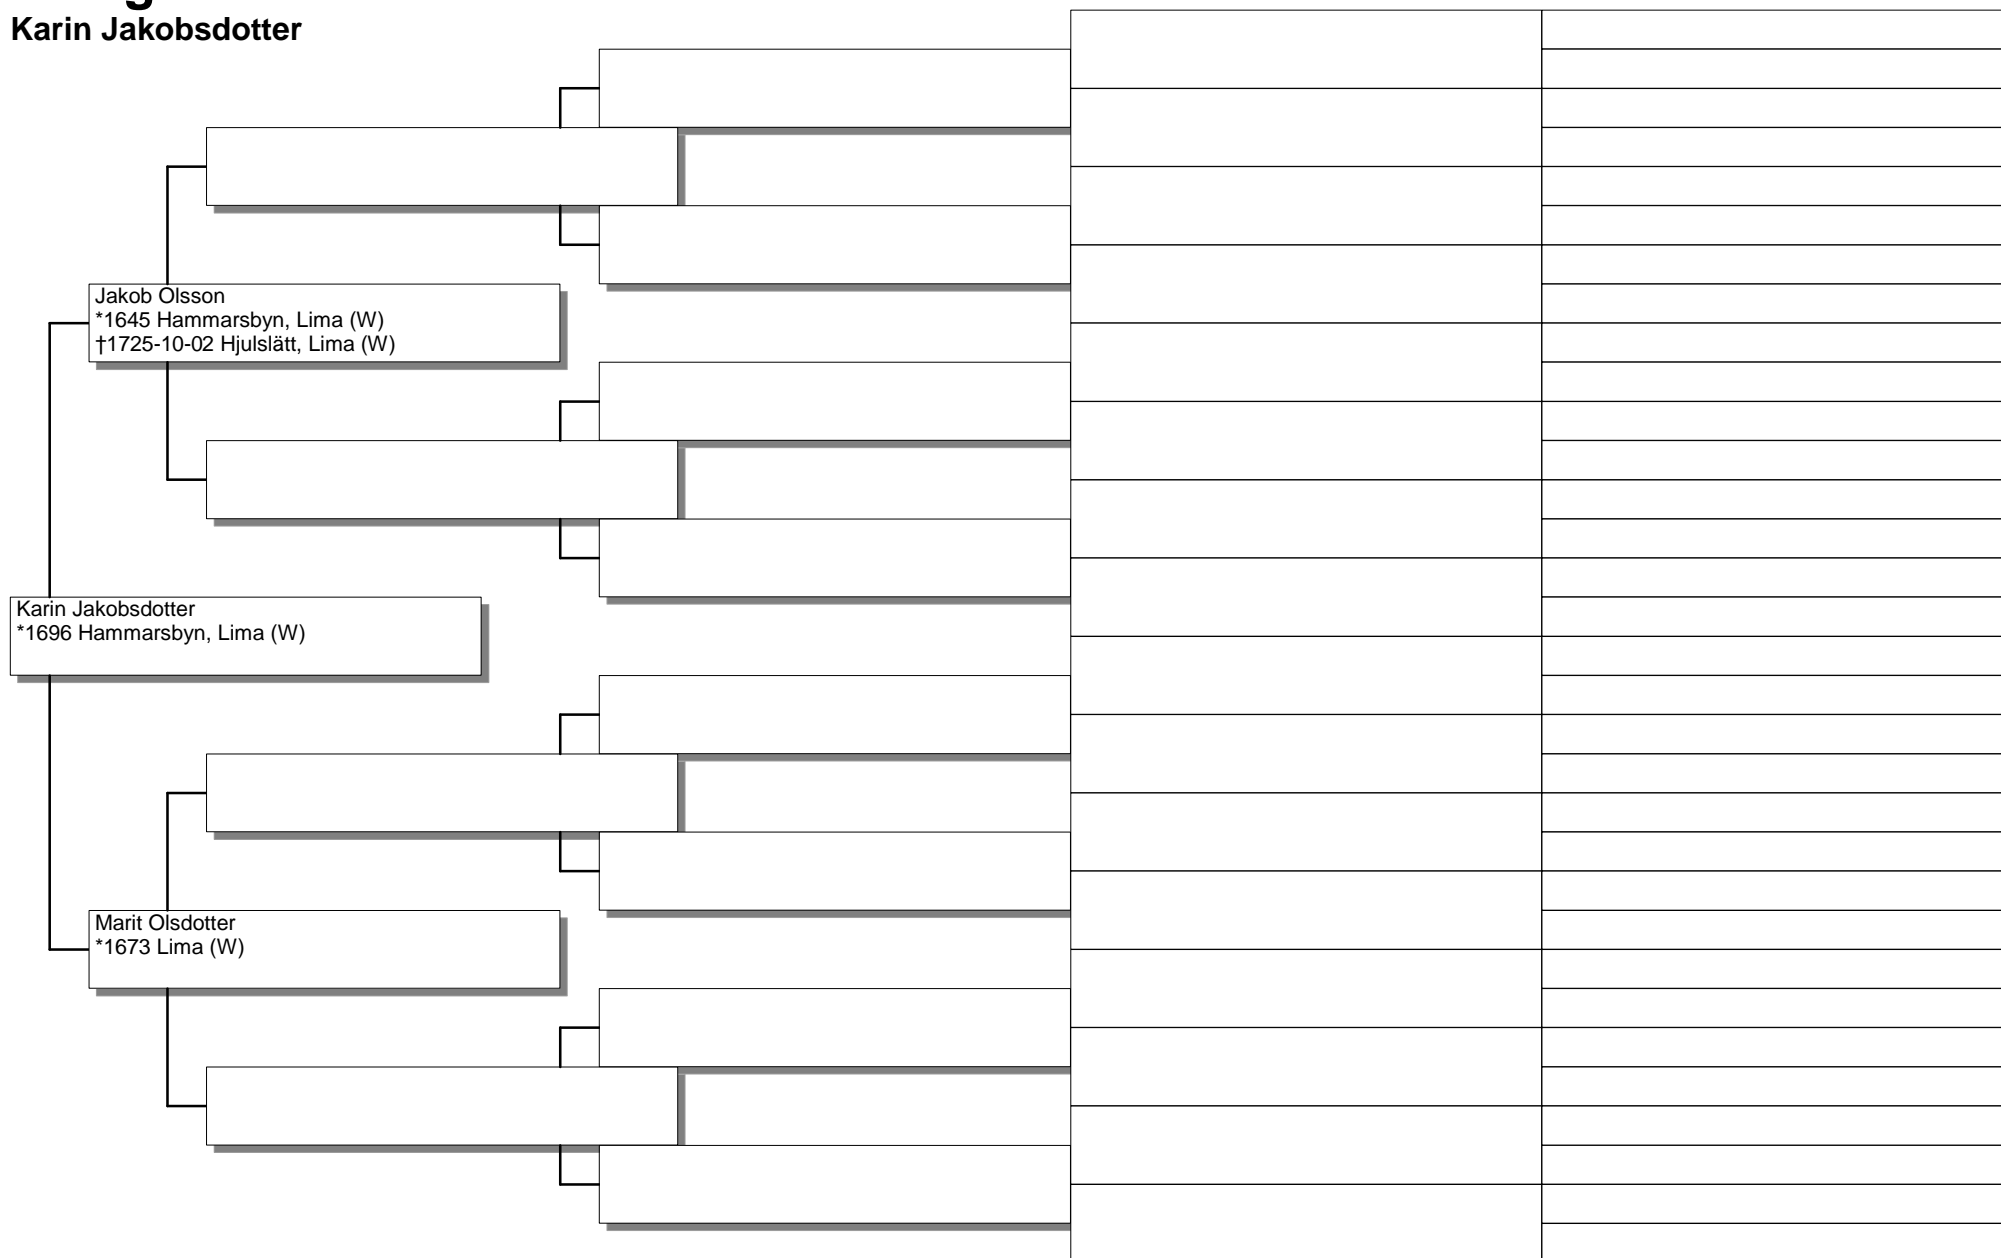

Pedigree Chart

Lars Gulliksson

Pedigree Chart

Johan Olsson

Pedigree Chart

Olof Mattsson

Pedigree Chart

Karin Jakobsdotter