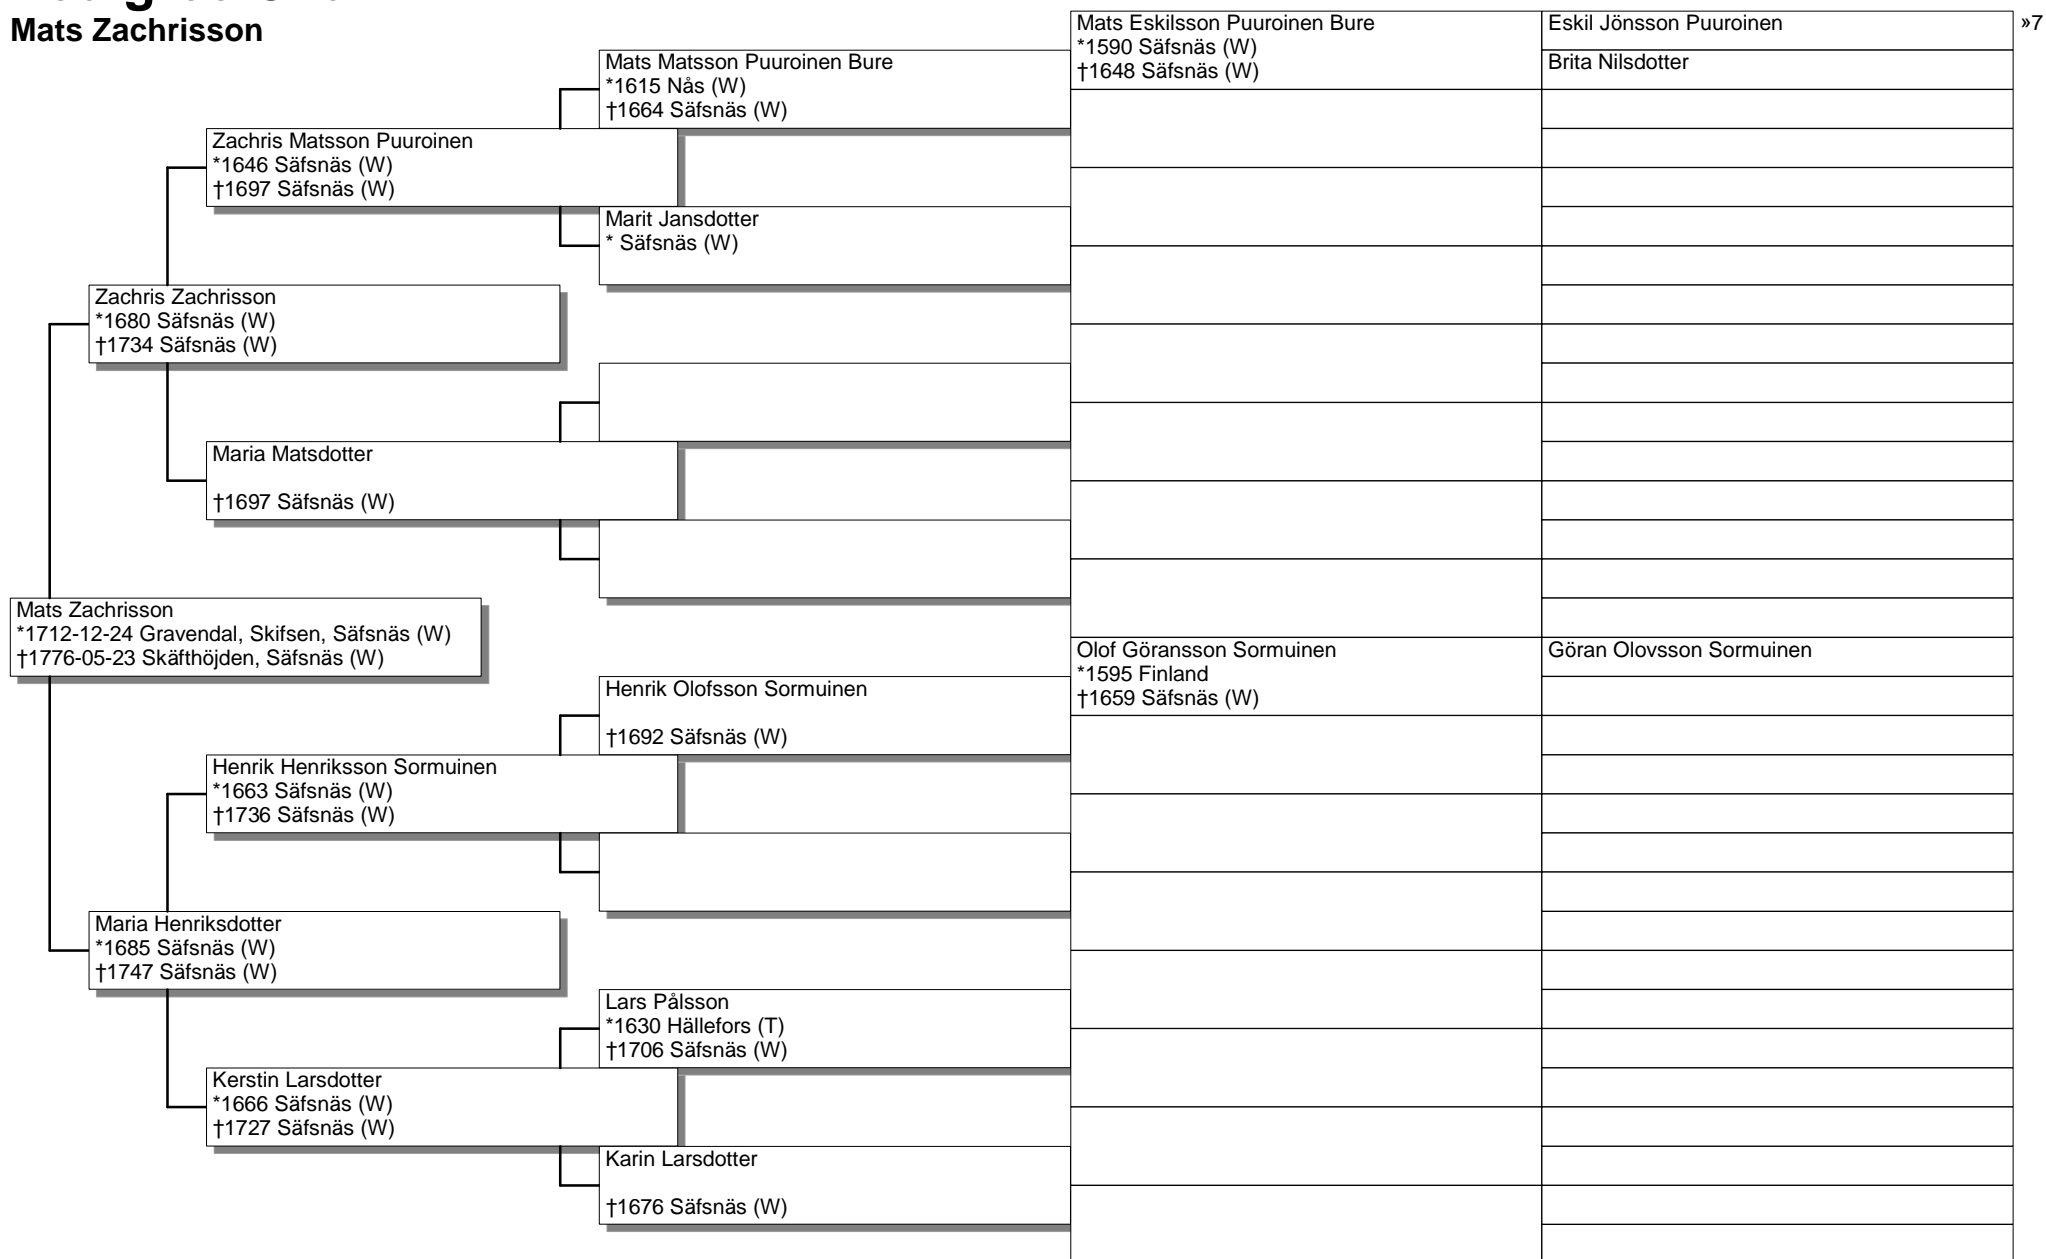

Pedigree Chart

Mats Zachrisson