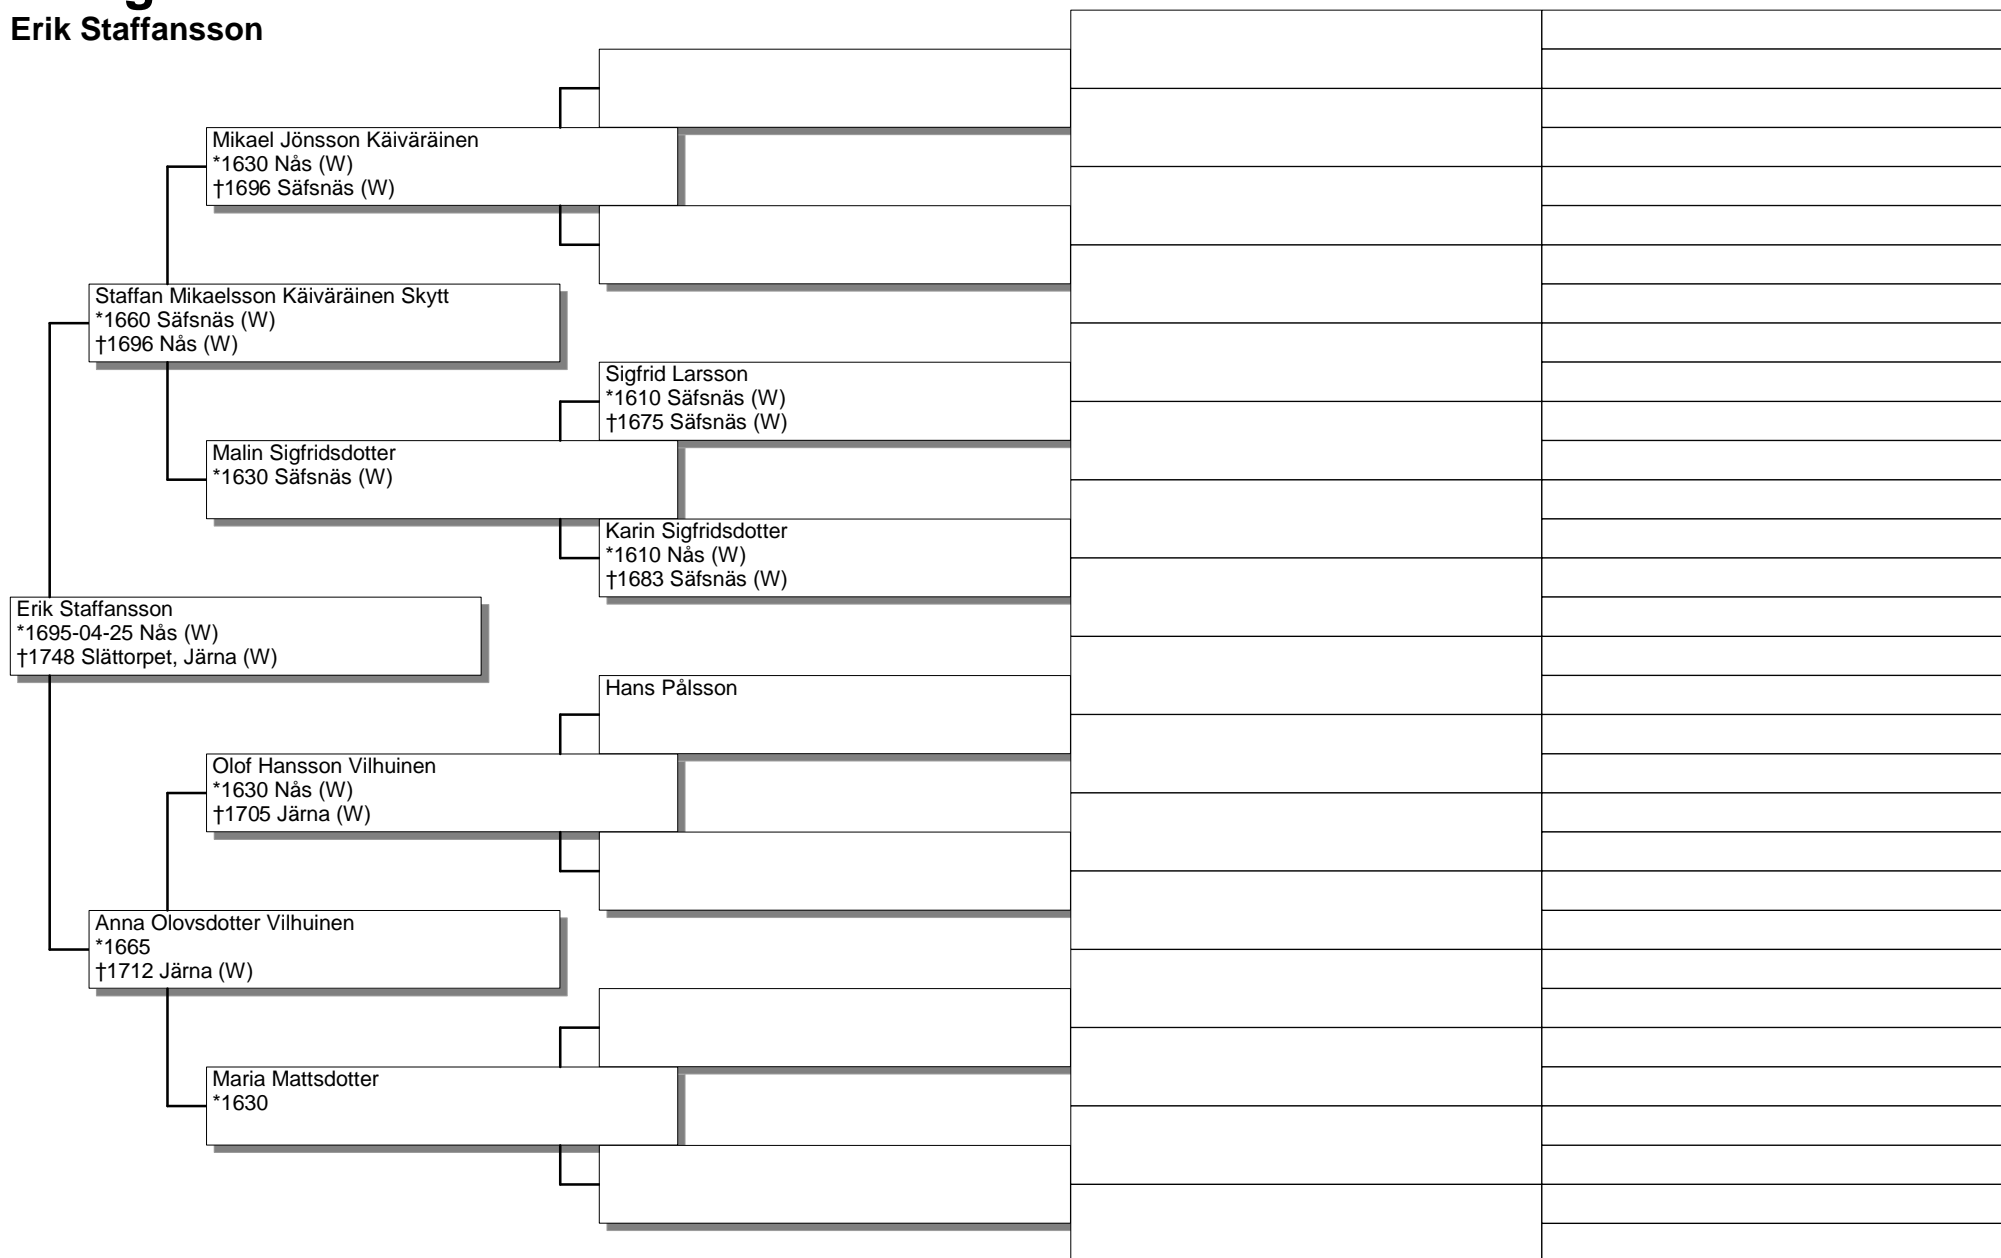

Pedigree Chart

Måns Gustafsson

Pedigree Chart

Marit Jonsdotter

Pedigree Chart

Erik Staffansson

Pedigree Chart

Brita Larsdotter