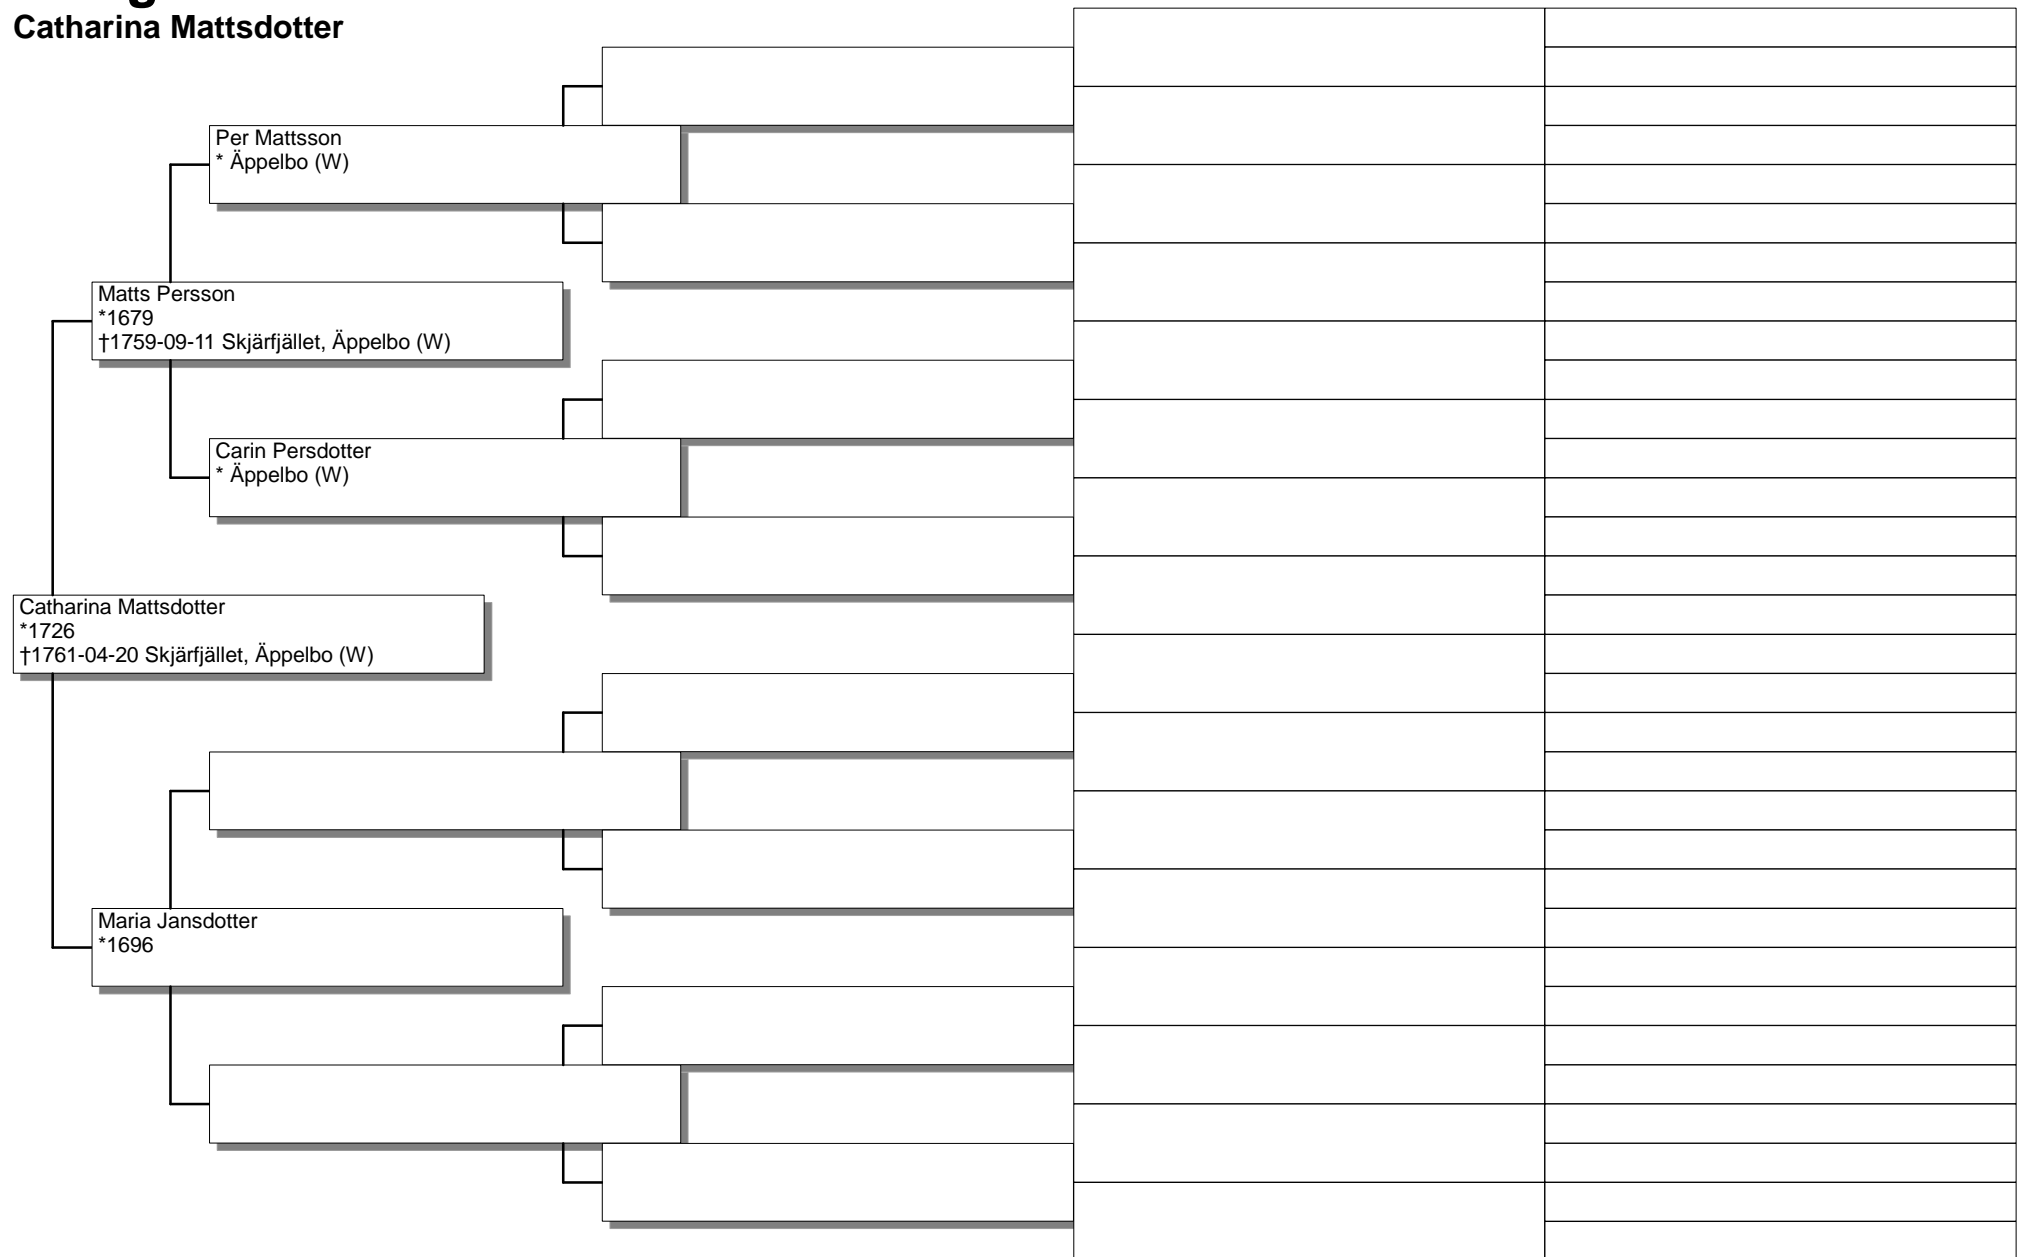

Pedigree Chart

Mats Zachrisson

Pedigree Chart

Eskil Jönsson Puuroinen

Pedigree Chart

Catharina Mattsdotter

Pedigree Chart

Matts Mattsson