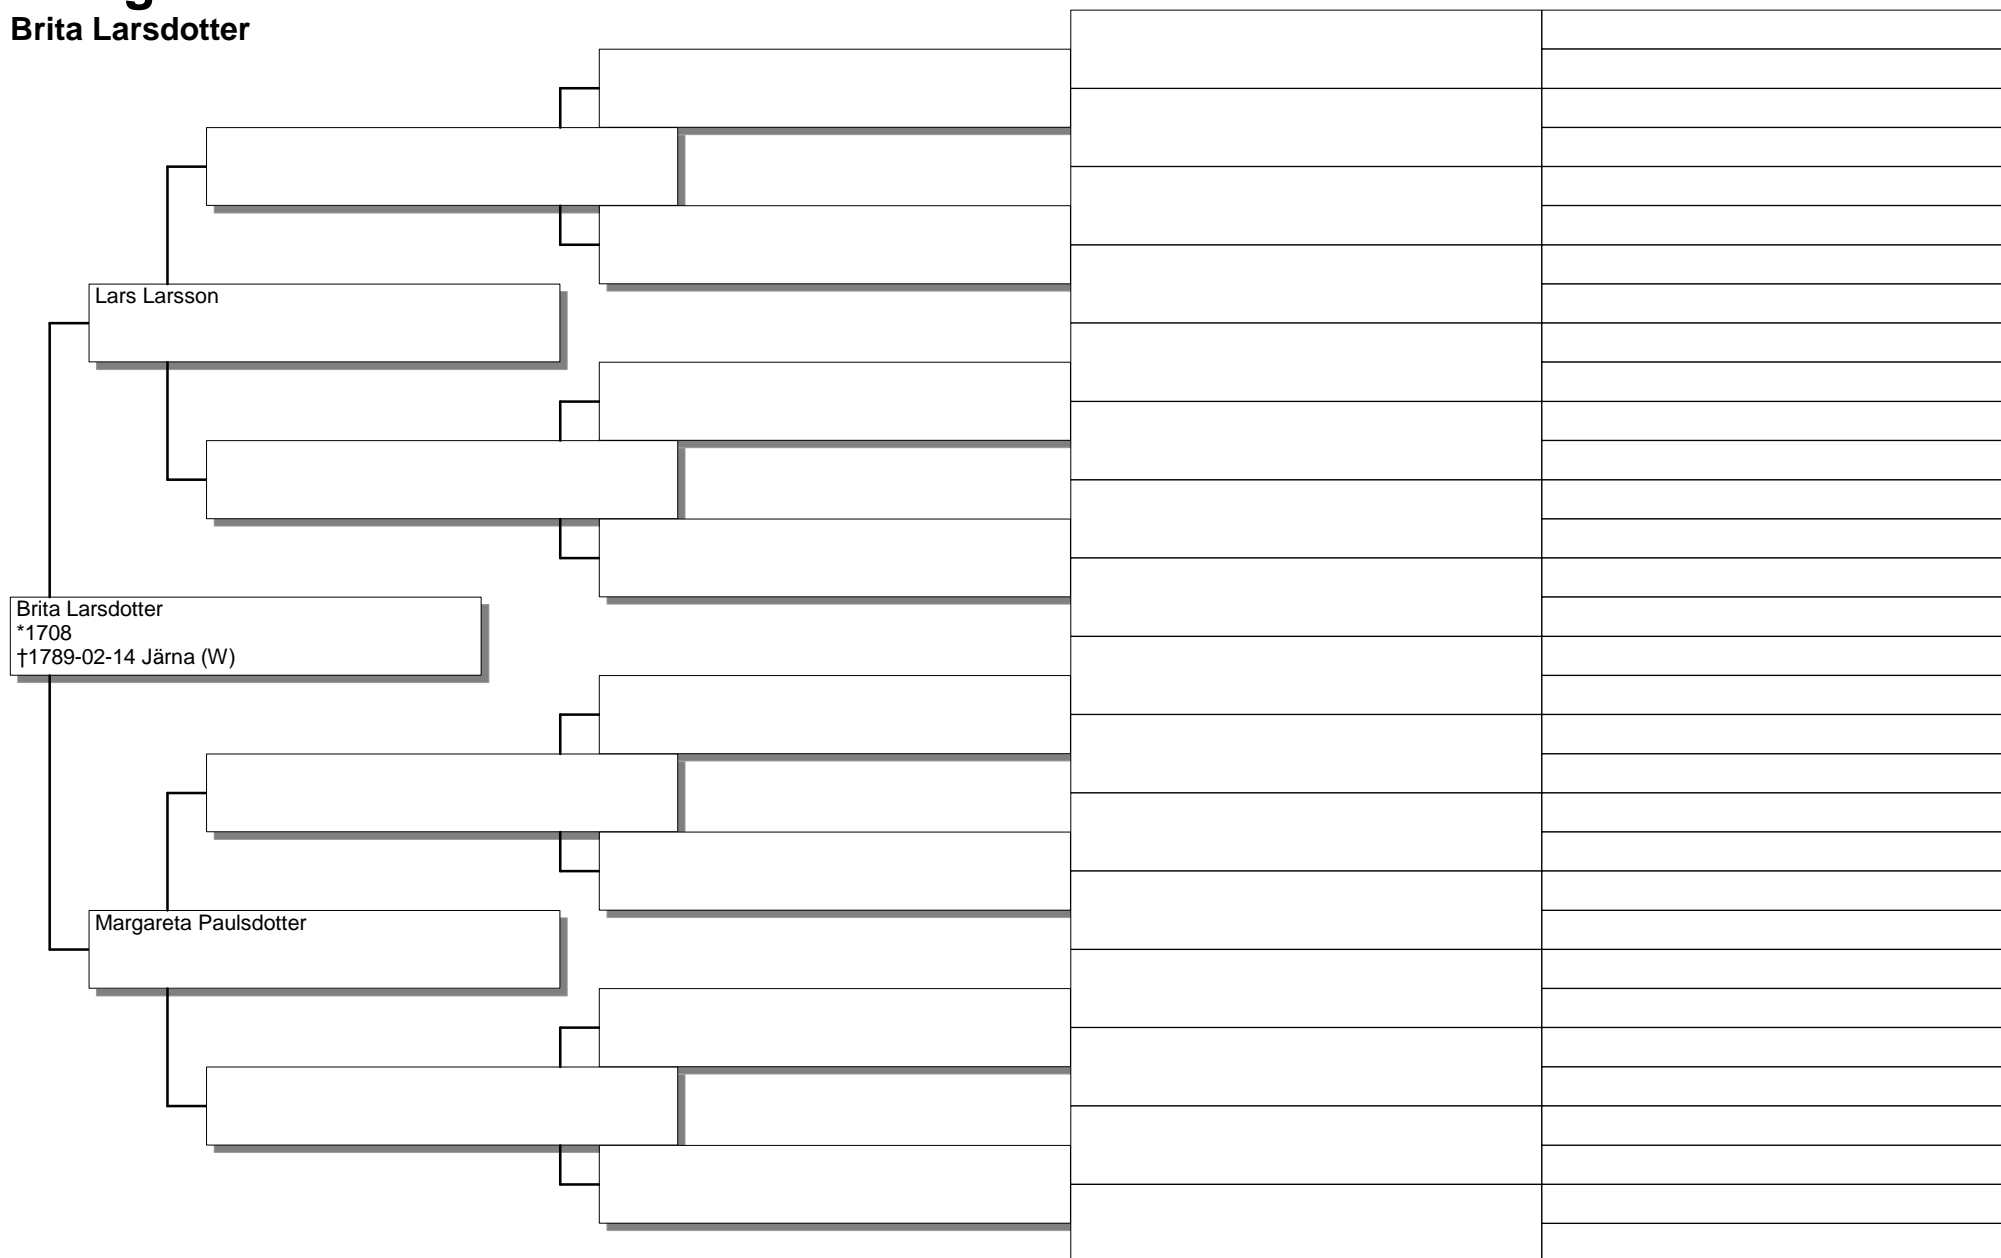

Pedigree Chart

Måns Gustafsson

Pedigree Chart

Marit Jonsdotter

Pedigree Chart

Erik Staffansson

Pedigree Chart

Brita Larsdotter